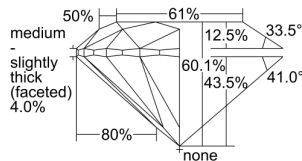

GIA®

FACSIMILE

GIA REPORT

7496914490

Verify this report at GIA.edu

GIA NATURAL DIAMOND DOSSIER®

July 15, 2024
GIA Report Number **7496914490**
Shape and Cutting Style ..... **Round Brilliant**
Measurements ..... **4.74 - 4.76 x 2.86 mm**

GRADING RESULTS

Carat Weight ..... **0.40 carat**
Color Grade ..... **D**
Clarity Grade **VVS1**
Cut Grade ..... **Excellent**

ADDITIONAL GRADING INFORMATION

Polish ..... **Excellent**
Symmetry ..... **Very Good**
Fluorescence ..... **None**
Clarity Characteristics..... **Pinpoint, Internal Graining, Indented Natural**

Inscription(s): GIA 7496914490

PROPORTIONS

Profile to actual proportions

GRADING SCALES

GIA COLOR SCALE	GIA CLARITY SCALE	GIA CUT SCALE	
D	FLAWLESS	EXCELLENT	
E	INTERNALLY FLAWLESS		
F		VVS₁	VERY GOOD
G	VVS₂		
H	VS₁	GOOD	
I	VS₂		
J	SI₁	FAIR	
K	SI₂		
L	I₁	POOR	
M	I₂		
N	I₃		
O			
P			
Q			
R			
S			
T			
U			
V			
W			
X			
Y			
Z