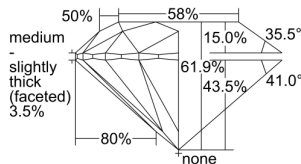

GIA®

FACSIMILE

GIA REPORT 7496915525

Verify this report at GIA.edu

GIA NATURAL DIAMOND DOSSIER®

July 15, 2024
GIA Report Number **7496915525**
Shape and Cutting Style ..... **Round Brilliant**
Measurements ..... **4.80 - 4.81 x 2.97 mm**

GRADING RESULTS

Carat Weight ..... **0.42 carat**
Color Grade ..... **F**
Clarity Grade **S11**
Cut Grade ..... **Excellent**

ADDITIONAL GRADING INFORMATION

Polish ..... **Excellent**
Symmetry ..... **Excellent**
Fluorescence ..... **Faint**
Clarity Characteristics..... **Crystal, Cloud, Feather**
Inscription(s): **GIA 7496915525**

PROPORTIONS

Profile to actual proportions

GRADING SCALES

GIA COLOR SCALE	GIA CLARITY SCALE	GIA CUT SCALE	
D	FLAWLESS	EXCELLENT	
E	INTERNALLY FLAWLESS		
F		VVS₁	VERY GOOD
G	VVS₂		
H	VS₁	GOOD	
I	VS₂		
J	S1₁	FAIR	
K	S1₂		
L	I₁	POOR	
M	I₂		
N	I₃		
O			
P			
Q			
R			
S			
T			
U			
V			
W			
X			
Y			
Z