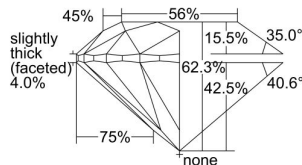

GIA®

FACSIMILE

GIA REPORT 7496918707

Verify this report at GIA.edu

GIA NATURAL DIAMOND DOSSIER®

July 15, 2024
GIA Report Number **7496918707**
Shape and Cutting Style ..... **Round Brilliant**
Measurements ..... **4.27 - 4.29 x 2.67 mm**

GRADING RESULTS

Carat Weight ..... **0.30 carat**
Color Grade ..... **F**
Clarity Grade **S12**
Cut Grade ..... **Excellent**

ADDITIONAL GRADING INFORMATION

Polish ..... **Excellent**
Symmetry ..... **Excellent**
Fluorescence ..... **None**
Clarity Characteristics ..... **Crystal**
Inscription(s): **GIA 7496918707**

PROPORTIONS

Profile to actual proportions

GRADING SCALES

GIA COLOR SCALE	GIA CLARITY SCALE	GIA CUT SCALE	
D	FLAWLESS	EXCELLENT	
E	INTERNALLY FLAWLESS		
F		VVS₁	VERY GOOD
G	VVS₂		
H	VS₁	GOOD	
I	VS₂		
J	S1₁	FAIR	
K	S1₂		
L	I₁	POOR	
M	I₂		
N	I₃		
O			
P			
Q			
R			
S			
T			
U			
V			
W			
X			
Y			
Z