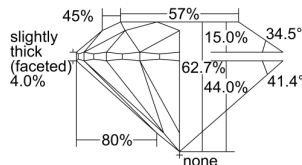

GIA®

FACSIMILE

GIA REPORT 7496920241

Verify this report at GIA.edu

GIA NATURAL DIAMOND DOSSIER®

July 15, 2024
GIA Report Number 7496920241
Shape and Cutting Style ..... Round Brilliant
Measurements ..... 4.54 - 4.55 x 2.85 mm

GRADING RESULTS

Carat Weight ..... 0.36 carat
Color Grade ..... F
Clarity Grade VVS2
Cut Grade ..... Excellent

ADDITIONAL GRADING INFORMATION

Polish ..... Excellent
Symmetry ..... Excellent
Fluorescence ..... None
Clarity Characteristics ..... Cloud, Pinpoint
Inscription(s): GIA 7496920241

PROPORTIONS

Profile to actual proportions

GRADING SCALES

GIA COLOR SCALE	GIA CLARITY SCALE	GIA CUT SCALE	
D	FLAWLESS	EXCELLENT	
E	INTERNALLY FLAWLESS		
F		VVS₁	VERY GOOD
G	VVS₂		
H	VS₁	GOOD	
I	VS₂		
J	SI₁	FAIR	
K	SI₂		
L	I₁	POOR	
M	I₂		
N	I₃		
O			
P			
Q			
R			
S			
T			
U			
V			
W			
X			
Y			
Z