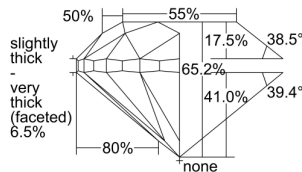

GIA®

FACSIMILE

GIA REPORT

7496929451

Verify this report at GIA.edu

GIA NATURAL DIAMOND DOSSIER®

July 17, 2024
GIA Report Number **7496929451**
Shape and Cutting Style ..... **Round Brilliant**
Measurements ..... **4.87 - 4.90 x 3.18 mm**

GRADING RESULTS

Carat Weight ..... **0.50 carat**
Color Grade ..... **K**
Clarity Grade **VS1**
Cut Grade ..... **Good**

ADDITIONAL GRADING INFORMATION

Polish ..... **Excellent**
Symmetry ..... **Very Good**
Fluorescence ..... **Faint**
Clarity Characteristics..... **Indented Natural**
Inscription(s): **GIA 7496929451**

PROPORTIONS

Profile to actual proportions

GRADING SCALES

GIA COLOR SCALE	GIA CLARITY SCALE	GIA CUT SCALE
D	FLAWLESS	EXCELLENT
E	INTERNALLY FLAWLESS	
F	VVS₁	VERY GOOD
G		
H	VS₁	GOOD
I		
J	SI₁	FAIR
K		
L	I₁	POOR
M		
N	I₂	
O		
P	I₃	
Q		
R		
S		
T		
U		
V		
W		
X		
Y		
Z