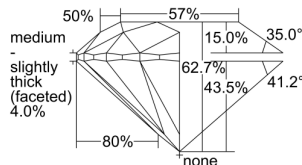

GIA®

FACSIMILE

GIA REPORT

7496931061

Verify this report at GIA.edu

GIA NATURAL DIAMOND DOSSIER®

July 15, 2024

GIA Report Number 7496931061

Shape and Cutting Style ..... Round Brilliant

Measurements ..... 4.43 - 4.46 x 2.79 mm

GRADING RESULTS

Carat Weight ..... 0.34 carat

Color Grade ..... D

Clarity Grade SI2

Cut Grade ..... Excellent

ADDITIONAL GRADING INFORMATION

Polish ..... Excellent

Symmetry ..... Excellent

Fluorescence ..... None

Clarity Characteristics ..... Crystal

Inscription(s): GIA 7496931061

PROPORTIONS

Profile to actual proportions

GRADING SCALES

GIA COLOR SCALE

COLORED	D
	E
	F
	G
	H
	I
	J
NEAR COLORLESS	K
	L
	M
	N
	O
	P
	Q
	R
	S
	T
	U
	V
	W
	X
	Y
LIGHT	Z

GIA CLARITY SCALE

FLAWLESS	VERY VERY SLIGHTLY INCLUDED	VVS₁	VVS₂	VS₁	VS₂	SI₁	SI₂	I₁	I₂	I₃	
											FLAWLESS
INTERNALLY FLAWLESS	VERY SLIGHTLY INCLUDED										

GIA CUT SCALE

EXCELLENT
VERY GOOD
GOOD
FAIR
POOR