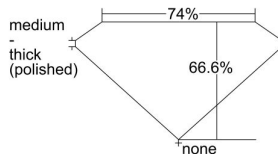

GIA®

FACSIMILE

GIA REPORT

7496931740

Verify this report at GIA.edu

GIA NATURAL DIAMOND DOSSIER®

July 16, 2024
GIA Report Number **7496931740**
Shape and Cutting Style ..... **Square Modified Brilliant**
Measurements ..... **3.57 x 3.49 x 2.32 mm**

GRADING RESULTS

Carat Weight ..... **0.24 carat**
Color Grade ..... **E**
Clarity Grade **S11**

ADDITIONAL GRADING INFORMATION

Polish ..... **Good**
Symmetry ..... **Fair**
Fluorescence ..... **None**
Clarity Characteristics..... **Crystal, Feather**
Inscription(s): **GIA 7496931740**

PROPORTIONS

Profile not to actual proportions

GRADING SCALES

GIA COLOR SCALE		GIA CLARITY SCALE		
COLORLESS	D	VERY VERY SLIGHTLY INCLUDED	FLAWLESS	
	E		INTERNALLY FLAWLESS	
	F		VVS₁	
	NEAR COLORLESS	G	VERY SLIGHTLY INCLUDED	VVS₂
		H		VS₁
		I	SLIGHTLY INCLUDED	VS₂
		J		S1₁
		K		S1₂
	FAINT	L	INCLUDED	I₁
		M		I₂
N		I₃		
O				
VERT LIGHT		P		
		Q		
		R		
		S		
	LIGHT	T		
		U		
		V		
		W		
X				
Y				
Z