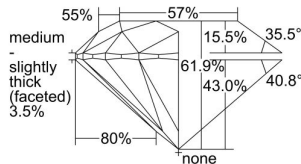

GIA®

FACSIMILE

GIA REPORT

7496934747

Verify this report at GIA.edu

GIA NATURAL DIAMOND DOSSIER®

July 16, 2024
GIA Report Number **7496934747**
Shape and Cutting Style ..... **Round Brilliant**
Measurements ..... **5.10 - 5.11 x 3.16 mm**

GRADING RESULTS

Carat Weight ..... **0.51 carat**
Color Grade ..... **F**
Clarity Grade **S11**
Cut Grade ..... **Excellent**

ADDITIONAL GRADING INFORMATION

Polish ..... **Excellent**
Symmetry ..... **Excellent**
Fluorescence ..... **Faint**
Clarity Characteristics..... **Cloud, Crystal, Feather**
Inscription(s): **GIA 7496934747**

PROPORTIONS

Profile to actual proportions

GRADING SCALES

GIA COLOR SCALE

COLOREDNESS	D
	E
	F
	G
	H
	I
	J
NEAR COLORLESS	K
	L
FAINTE	M
	N
	O
	P
VERY LIGHT	Q
	R
	S
	T
	U
	V
	W
	X
	Y
LIGHT	Z

GIA CLARITY SCALE

VERY VERY SLIGHTLY INCLUDED	FLAWLESS
	INTERNALLY FLAWLESS
VERY SLIGHTLY INCLUDED	VVS₁
	VVS₂
SLIGHTLY INCLUDED	VS₁
	VS₂
INCLUDED	SI₁
	SI₂
	I₁
	I₂
	I₃

GIA CUT SCALE

EXCELLENT
VERY GOOD
GOOD
FAIR
POOR