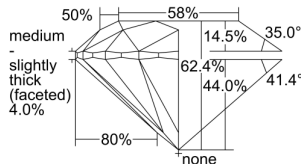

GIA®

FACSIMILE

GIA REPORT

7496936717

Verify this report at GIA.edu

GIA NATURAL DIAMOND DOSSIER®

July 16, 2024
GIA Report Number **7496936717**
Shape and Cutting Style ..... **Round Brilliant**
Measurements ..... **4.27 - 4.30 x 2.68 mm**

GRADING RESULTS

Carat Weight ..... **0.30 carat**
Color Grade ..... **E**
Clarity Grade **S11**
Cut Grade ..... **Excellent**

ADDITIONAL GRADING INFORMATION

Polish ..... **Excellent**
Symmetry ..... **Excellent**
Fluorescence ..... **None**
Clarity Characteristics..... **Crystal, Cloud**
Inscription(s): **GIA 7496936717**

PROPORTIONS

Profile to actual proportions

GRADING SCALES

GIA COLOR SCALE	GIA CLARITY SCALE	GIA CUT SCALE
D	FLAWLESS	EXCELLENT
E	FLAWLESS	
F	INTERNALLY FLAWLESS	VERY GOOD
G	FLAWLESS	
H	VVS₁	GOOD
I	VVS₂	
J	VS₁	FAIR
K	VS₂	
L	S1₁	POOR
M	S1₂	
N	I₁	
O	I₂	
P	I₃	
Q		
R		
S		
T		
U		
V		
W		
X		
Y		
Z