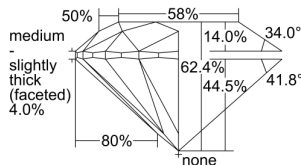

GIA®

FACSIMILE

GIA NATURAL DIAMOND DOSSIER®

July 16, 2024
GIA Report Number 7496937826
Shape and Cutting Style ..... Round Brilliant
Measurements ..... 4.52 - 4.56 x 2.83 mm

GRADING RESULTS

Carat Weight ..... 0.36 carat
Color Grade ..... K
Clarity Grade VVS2
Cut Grade ..... Excellent

ADDITIONAL GRADING INFORMATION

Polish ..... Excellent
Symmetry ..... Excellent
Fluorescence ..... Faint
Clarity Characteristics ..... Cloud, Pinpoint
Inscription(s): GIA 7496937826

GIA REPORT 7496937826

Verify this report at GIA.edu

PROPORTIONS

Profile to actual proportions

GRADING SCALES

GIA COLOR SCALE	GIA CLARITY SCALE	GIA CUT SCALE
COLOURLESS	FLAWLESS	EXCELLENT
D	FLAWLESS	
E	INTERNALLY FLAWLESS	VERY GOOD
F	VVS₁	
G	VVS₂	GOOD
H	VS₁	
I	VS₂	FAIR
J	SI₁	
K	SI₂	POOR
L	I₁	
M	I₂	
N	I₃	
O		
P		
Q		
R		
S		
T		
U		
V		
W		
X		
Y		
Z