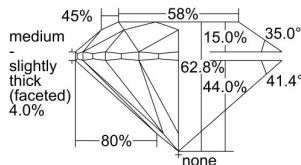

GIA®

FACSIMILE

GIA REPORT 7496940156

Verify this report at GIA.edu

GIA NATURAL DIAMOND DOSSIER®

July 17, 2024
GIA Report Number **7496940156**
Shape and Cutting Style ..... **Round Brilliant**
Measurements ..... **4.29 - 4.33 x 2.70 mm**

GRADING RESULTS

Carat Weight ..... **0.31 carat**
Color Grade ..... **G**
Clarity Grade **S11**
Cut Grade ..... **Excellent**

ADDITIONAL GRADING INFORMATION

Polish ..... **Excellent**
Symmetry ..... **Excellent**
Fluorescence ..... **None**
Clarity Characteristics..... **Crystal, Cloud**
Inscription(s): **GIA 7496940156**

PROPORTIONS

Profile to actual proportions

GRADING SCALES

GIA COLOR SCALE	GIA CLARITY SCALE	GIA CUT SCALE	
D	FLAWLESS	EXCELLENT	
E	INTERNALLY FLAWLESS		
F		VVS₁	VERY GOOD
G	VVS₂		
H	VS₁	GOOD	
I	VS₂		
J	S1₁	FAIR	
K	S1₂		
L	I₁	POOR	
M	I₂		
N	I₃		
O			
P			
Q			
R			
S			
T			
U			
V			
W			
X			
Y			
Z