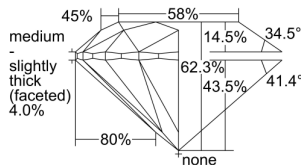

GIA®

FACSIMILE

GIA REPORT 7496942829

Verify this report at GIA.edu

GIA NATURAL DIAMOND DOSSIER®

July 17, 2024
GIA Report Number **7496942829**
Shape and Cutting Style ..... **Round Brilliant**
Measurements ..... **3.95 - 3.97 x 2.47 mm**

GRADING RESULTS

Carat Weight ..... **0.24 carat**
Color Grade ..... **G**
Clarity Grade **VS1**
Cut Grade ..... **Excellent**

ADDITIONAL GRADING INFORMATION

Polish ..... **Excellent**
Symmetry ..... **Excellent**
Fluorescence ..... **None**
Clarity Characteristics..... **Crystal, Cloud, Needle, Pinpoint**
Inscription(s): **GIA 7496942829**

PROPORTIONS

Profile to actual proportions

GRADING SCALES

GIA COLOR SCALE	GIA CLARITY SCALE	GIA CUT SCALE	
D	FLAWLESS	EXCELLENT	
E	INTERNALLY FLAWLESS		
F		VVS₁	VERY GOOD
G	VVS₂		
H	VS₁	GOOD	
I	VS₂		
J	SI₁	FAIR	
K	SI₂		
L	I₁	POOR	
M			
N			
O	I₂		
P			
Q	I₃		
R			
S			
T			
U			
V			
W			
X			
Y			
Z