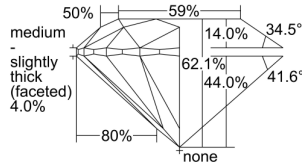

GIA®

FACSIMILE

GIA REPORT

7496953885

Verify this report at GIA.edu

GIA NATURAL DIAMOND DOSSIER®

July 18, 2024
GIA Report Number **7496953885**
Shape and Cutting Style ..... **Round Brilliant**
Measurements ..... **5.74 - 5.78 x 3.58 mm**

GRADING RESULTS

Carat Weight ..... **0.73 carat**
Color Grade ..... **G**
Clarity Grade **VS2**
Cut Grade ..... **Excellent**

ADDITIONAL GRADING INFORMATION

Polish ..... **Excellent**
Symmetry ..... **Excellent**
Fluorescence ..... **None**
Clarity Characteristics..... **Crystal, Cloud**
Inscription(s): GIA 7496953885

PROPORTIONS

Profile to actual proportions

GRADING SCALES

GIA COLOR SCALE	GIA CLARITY SCALE	GIA CUT SCALE	
D	FLAWLESS	EXCELLENT	
E	INTERNALLY FLAWLESS		
F		VVS₁	VERY GOOD
G	VVS₂		
H	VS₁	GOOD	
I	VS₂		
J	SI₁	FAIR	
K	SI₂		
L	I₁	POOR	
M	I₂		
N	I₃		
O			
P			
Q			
R			
S			
T			
U			
V			
W			
X			
Y			
Z