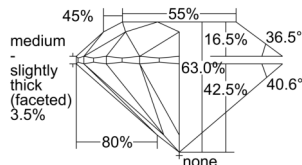

GIA®

FACSIMILE

GIA REPORT

7496954689

Verify this report at GIA.edu

GIA NATURAL DIAMOND DOSSIER®

August 07, 2024

GIA Report Number 7496954689

Shape and Cutting Style ..... Round Brilliant

Measurements ..... 3.72 - 3.74 x 2.35 mm

GRADING RESULTS

Carat Weight ..... 0.20 carat

Color Grade ..... G

Clarity Grade VS2

Cut Grade ..... Excellent

ADDITIONAL GRADING INFORMATION

Polish ..... Excellent

Symmetry ..... Excellent

Fluorescence ..... None

Clarity Characteristics ..... Cloud

Inscription(s): GIA 7496954689

PROPORTIONS

Profile to actual proportions

GRADING SCALES

GIA COLOR SCALE

COLOREDNESS	D
	E
	F
	G
	H
	I
	J
NEAR COLORLESS	K
	L
Faint	M
	N
	O
	P
	Q
	R
	S
	T
	U
	V
	W
	X
	Y
Light	Z

GIA CLARITY SCALE

FLAWLESS	VERY VERY SLIGHTLY INCLUDED	VS₁	VS₂	SI₁	SI₂	I₁	I₂	I₃	
									FLAWLESS
INTERNALLY FLAWLESS	VERY SLIGHTLY INCLUDED								

GIA CUT SCALE

EXCELLENT
VERY GOOD
GOOD
FAIR
POOR