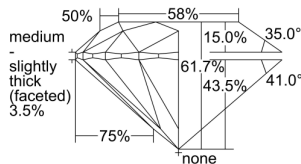

GIA®

FACSIMILE

GIA REPORT 7496954720

Verify this report at GIA.edu

GIA NATURAL DIAMOND DOSSIER®

July 18, 2024
GIA Report Number **7496954720**
Shape and Cutting Style ..... **Round Brilliant**
Measurements ..... **5.09 - 5.11 x 3.15 mm**

GRADING RESULTS

Carat Weight ..... **0.50 carat**
Color Grade ..... **D**
Clarity Grade **S11**
Cut Grade ..... **Excellent**

ADDITIONAL GRADING INFORMATION

Polish ..... **Excellent**
Symmetry ..... **Excellent**
Fluorescence ..... **None**
Clarity Characteristics..... **Cloud, Crystal, Feather**
Inscription(s): **GIA 7496954720**

PROPORTIONS

Profile to actual proportions

GRADING SCALES

GIA COLOR SCALE	GIA CLARITY SCALE	GIA CUT SCALE	
D	FLAWLESS	EXCELLENT	
E	INTERNALLY FLAWLESS		
F		VVS₁	VERY GOOD
G	VVS₂		
H	VS₁	GOOD	
I	VS₂		
J	S1₁	FAIR	
K	S1₂		
L	I₁	POOR	
M	I₂		
N	I₃		
O			
P			
Q			
R			
S			
T			
U			
V			
W			
X			
Y			
Z