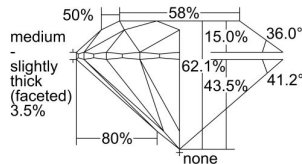

GIA®

FACSIMILE

GIA REPORT

7496956228

Verify this report at GIA.edu

GIA NATURAL DIAMOND DOSSIER®

July 18, 2024
GIA Report Number **7496956228**
Shape and Cutting Style ..... **Round Brilliant**
Measurements ..... **4.73 - 4.75 x 2.94 mm**

GRADING RESULTS

Carat Weight ..... **0.40 carat**
Color Grade ..... **I**
Clarity Grade **VVS2**
Cut Grade ..... **Excellent**

ADDITIONAL GRADING INFORMATION

Polish ..... **Excellent**
Symmetry ..... **Excellent**
Fluorescence ..... **None**
Clarity Characteristics..... **Needle, Pinpoint**
Inscription(s): **GIA 7496956228**

PROPORTIONS

Profile to actual proportions

GRADING SCALES

GIA COLOR SCALE	GIA CLARITY SCALE	GIA CUT SCALE	
D	FLAWLESS	EXCELLENT	
E	INTERNALLY FLAWLESS		
F		VVS₁	VERY GOOD
G	VVS₂		
H	VS₁	GOOD	
I	VS₂		
J	SI₁	FAIR	
K	SI₂		
L	I₁	POOR	
M	I₂		
N	I₃		
O			
P			
Q			
R			
S			
T			
U			
V			
W			
X			
Y			
Z