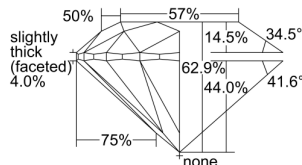

GIA®

FACSIMILE

GIA REPORT 7496957604

Verify this report at GIA.edu

GIA NATURAL DIAMOND DOSSIER®

July 18, 2024
GIA Report Number 7496957604
Shape and Cutting Style ..... Round Brilliant
Measurements ..... 4.38 - 4.41 x 2.76 mm

GRADING RESULTS

Carat Weight ..... 0.33 carat
Color Grade ..... G
Clarity Grade VS1
Cut Grade ..... Excellent

ADDITIONAL GRADING INFORMATION

Polish ..... Excellent
Symmetry ..... Excellent
Fluorescence ..... None
Clarity Characteristics..... Crystal, Feather, Cloud, Pinpoint
Inscription(s): GIA 7496957604

PROPORTIONS

Profile to actual proportions

GRADING SCALES

GIA
COLOR
SCALE

COLORESS	D
	E
	F
	G
	H
	I
	J
NEAR COLORESS	K
	L
FANIT	M
	N
	O
	P
VERY LIGHT	R
	S
	T
	U
	V
	W
	X
	Y
LIGHT	Z

GIA
CLARITY
SCALE

	FLAWLESS
	INTERNALLY FLAWLESS
VERY VERY SLIGHTLY INCLUDED	VVS₁
	VVS₂
VERY SLIGHTLY INCLUDED	VS₁
	VS₂
SLIGHTLY INCLUDED	SI₁
	SI₂
	I₁
	I₂
INCLUDED	I₃

GIA
CUT
SCALE

	EXCELLENT
	VERY GOOD
	GOOD
	FAIR
	POOR