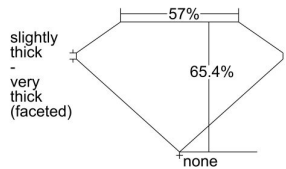

GIA®

FACSIMILE

GIA REPORT

7496958212

Verify this report at GIA.edu

GIA NATURAL DIAMOND DOSSIER®

July 18, 2024
GIA Report Number 7496958212
Shape and Cutting Style ..... Pear Brilliant
Measurements ..... 7.23 x 5.00 x 3.27 mm

GRADING RESULTS

Carat Weight ..... 0.70 carat
Color Grade ..... F
Clarity Grade VS1

ADDITIONAL GRADING INFORMATION

Polish ..... Very Good
Symmetry ..... Excellent
Fluorescence ..... None
Clarity Characteristics ..... Crystal, Pinpoint
Inscription(s): GIA 7496958212

PROPORTIONS

Profile not to actual proportions

GRADING SCALES

GIA COLOR SCALE		GIA CLARITY SCALE	
NEAR COLORLESS	D	VERY VERY SLIGHTLY INCLUDED	FLAWLESS
	E		INTERNALLY FLAWLESS
	F		VVS₁
	G		VVS₂
	H		VS₁
	I		VS₂
	J		SI₁
	K		SI₂
	L		I₁
	M		I₂
FAINT	N	SLIGHTLY INCLUDED	I₃
	O		
	P		
	Q		
VERY LIGHT	R	INCLUDED	
	S		
	T		
	U		
	V		
	W		
	X		
	Y		
LIGHT	Z