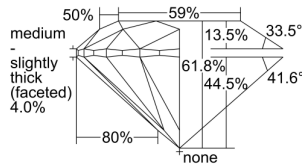

GIA®

FACSIMILE

GIA REPORT

7496964317

Verify this report at GIA.edu

GIA NATURAL DIAMOND DOSSIER®

July 19, 2024
GIA Report Number **7496964317**
Shape and Cutting Style ..... **Round Brilliant**
Measurements ..... **5.78 - 5.83 x 3.59 mm**

GRADING RESULTS

Carat Weight ..... **0.75 carat**
Color Grade ..... **E**
Clarity Grade **VS1**
Cut Grade ..... **Excellent**

ADDITIONAL GRADING INFORMATION

Polish ..... **Excellent**
Symmetry ..... **Excellent**
Fluorescence ..... **None**
Clarity Characteristics..... **Crystal, Cloud, Pinpoint, Needle**
Inscription(s): **GIA 7496964317**

PROPORTIONS

Profile to actual proportions

GRADING SCALES

GIA COLOR SCALE	GIA CLARITY SCALE	GIA CUT SCALE
D	FLAWLESS	EXCELLENT
E	FLAWLESS	
F	INTERNALLY FLAWLESS	VERY GOOD
G	FLAWLESS	
H	VVS₁	GOOD
I	VVS₂	
J	VS₁	FAIR
K	VS₂	
L	SI₁	POOR
M	SI₂	
N	I₁	
O	I₂	
P	I₃	
Q		
R		
S		
T		
U		
V		
W		
X		
Y		
Z