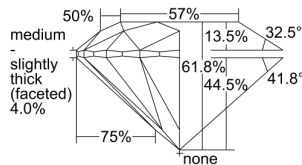

GIA®

FACSIMILE

GIA REPORT

7496964868

Verify this report at GIA.edu

GIA NATURAL DIAMOND DOSSIER®

July 22, 2024
GIA Report Number 7496964868
Shape and Cutting Style ..... Round Brilliant
Measurements ..... 4.45 - 4.47 x 2.76 mm

GRADING RESULTS

Carat Weight ..... 0.33 carat
Color Grade I
Clarity Grade VS1
Cut Grade ..... Excellent

ADDITIONAL GRADING INFORMATION

Polish ..... Excellent
Symmetry ..... Excellent
Fluorescence ..... None
Clarity Characteristics ..... Cloud, Needle
Inscription(s): GIA 7496964868

PROPORTIONS

Profile to actual proportions

GRADING SCALES

GIA COLOR SCALE	GIA CLARITY SCALE	GIA CUT SCALE	
D	FLAWLESS	EXCELLENT	
E	INTERNALLY FLAWLESS		
F		VVS₁	VERY GOOD
G	VVS₂		
H	VS₁	GOOD	
I	VS₂		
J	SI₁	FAIR	
K	SI₂		
L	I₁	POOR	
M	I₂		
N	I₃		
O			
P			
Q			
R			
S			
T			
U			
V			
W			
X			
Y			
Z