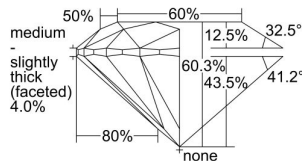

GIA®

FACSIMILE

GIA REPORT

7496965060

Verify this report at GIA.edu

GIA NATURAL DIAMOND DOSSIER®

July 22, 2024
GIA Report Number **7496965060**
Shape and Cutting Style ..... **Round Brilliant**
Measurements ..... **4.15 - 4.18 x 2.51 mm**

GRADING RESULTS

Carat Weight ..... **0.26 carat**
Color Grade ..... **G**
Clarity Grade **VS1**
Cut Grade ..... **Excellent**

ADDITIONAL GRADING INFORMATION

Polish ..... **Excellent**
Symmetry ..... **Excellent**
Fluorescence ..... **None**
Clarity Characteristics..... **Crystal, Cloud, Needle, Pinpoint**
Inscription(s): **GIA 7496965060**

PROPORTIONS

Profile to actual proportions

GRADING SCALES

GIA COLOR SCALE	GIA CLARITY SCALE	GIA CUT SCALE	
D	FLAWLESS	EXCELLENT	
E	INTERNALLY FLAWLESS		
F		VVS₁	VERY GOOD
G	VVS₂		
H	VS₁	GOOD	
I	VS₂		
J	SI₁	FAIR	
K	SI₂		
L	I₁	POOR	
M	I₂		
N	I₃		
O			
P			
Q			
R			
S			
T			
U			
V			
W			
X			
Y			
Z