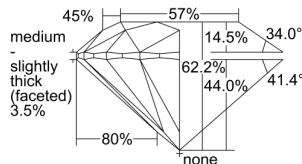

GIA®

FACSIMILE

GIA REPORT

7496965381

Verify this report at GIA.edu

GIA NATURAL DIAMOND DOSSIER®

July 22, 2024
GIA Report Number **7496965381**
Shape and Cutting Style ..... **Round Brilliant**
Measurements ..... **5.09 - 5.11 x 3.17 mm**

GRADING RESULTS

Carat Weight ..... **0.50 carat**
Color Grade ..... **E**
Clarity Grade **S12**
Cut Grade ..... **Excellent**

ADDITIONAL GRADING INFORMATION

Polish ..... **Excellent**
Symmetry ..... **Excellent**
Fluorescence ..... **None**
Clarity Characteristics ..... **Crystal**
Inscription(s): **GIA 7496965381**

PROPORTIONS

Profile to actual proportions

GRADING SCALES

GIA COLOR SCALE

COLORED	D
	E
	F
	G
	H
	I
	J
NEAR COLORLESS	K
	L
	M
	N
	O
	P
	Q
	R
	S
	T
	U
	V
	W
	X
	Y
LIGHT	Z

GIA CLARITY SCALE

VERY VERY SLIGHTLY INCLUDED	FLAWLESS
	INTERNALLY FLAWLESS
VERY SLIGHTLY INCLUDED	VVS₁
	VVS₂
SLIGHTLY INCLUDED	VS₁
	VS₂
INCLUDED	I₁
	I₂
	I₃

GIA CUT SCALE

EXCELLENT
VERY GOOD
GOOD
FAIR
POOR