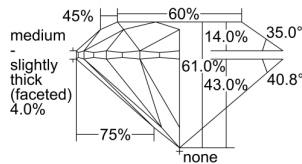

GIA®

FACSIMILE

GIA REPORT 7496965752

Verify this report at GIA.edu

GIA NATURAL DIAMOND DOSSIER®

July 19, 2024
GIA Report Number **7496965752**
Shape and Cutting Style ..... **Round Brilliant**
Measurements ..... **5.07 - 5.10 x 3.10 mm**

GRADING RESULTS

Carat Weight ..... **0.50 carat**
Color Grade ..... **F**
Clarity Grade **S11**
Cut Grade ..... **Excellent**

ADDITIONAL GRADING INFORMATION

Polish ..... **Excellent**
Symmetry ..... **Excellent**
Fluorescence ..... **None**
Clarity Characteristics ..... **Crystal**
Inscription(s): **GIA 7496965752**

PROPORTIONS

Profile to actual proportions

GRADING SCALES

GIA COLOR SCALE

COLORLESS	D
	E
	F
	G
	H
	I
	J
NEAR COLORLESS	K
	L
Faint	M
	N
	O
	P
Very Light	Q
	R
	S
	T
	U
	V
Light	W
	X
	Y
	Z

GIA CLARITY SCALE

FLAWLESS	VERY VERY SLIGHTLY INCLUDED	VVS₁	VERY SLIGHTLY INCLUDED	SI₁	SLIGHTLY INCLUDED	I₁	
							FLAWLESS
INTERNALLY FLAWLESS	VERY SLIGHTLY INCLUDED	VVS₂	VERY SLIGHTLY INCLUDED	SI₂	SLIGHTLY INCLUDED	I₂	
		VS₁				I₃	
		VS₂					

GIA CUT SCALE

EXCELLENT
VERY GOOD
GOOD
FAIR
POOR