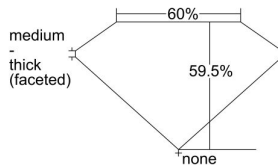

GIA®

FACSIMILE

GIA REPORT

7496967884

Verify this report at GIA.edu

GIA NATURAL DIAMOND DOSSIER®

July 19, 2024
GIA Report Number 7496967884
Shape and Cutting Style ..... Heart Brilliant
Measurements ..... 5.67 x 6.53 x 3.89 mm

GRADING RESULTS

Carat Weight ..... 0.81 carat
Color Grade ..... G
Clarity Grade VS1

ADDITIONAL GRADING INFORMATION

Polish ..... Excellent
Symmetry ..... Excellent
Fluorescence ..... None
Clarity Characteristics..... Crystal, Feather
Inscription(s): GIA 7496967884

PROPORTIONS

Profile not to actual proportions

GRADING SCALES

GIA COLOR SCALE		GIA CLARITY SCALE			
COLORLESS	D	VERY VERY SLIGHTLY INCLUDED	FLAWLESS		
	E		INTERNALLY FLAWLESS		
	F	VERY SLIGHTLY INCLUDED	VVS₁		
	G		VVS₂		
	H		VS₁		
	NEAR COLORLESS	I	SLIGHTLY INCLUDED	VS₂	
		J		SI₁	
		FAINT	K	INCLUDED	SI₂
			L		I₁
			M		I₂
VERT LIGHT			N	INCLUDED	I₃
			O		
			P		
	Q				
LIGHT	R				
	S				
	T				
	U				
	V				
	Z