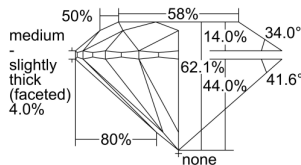

GIA®

FACSIMILE

GIA REPORT 7496977971

Verify this report at GIA.edu

GIA NATURAL DIAMOND DOSSIER®

July 22, 2024
GIA Report Number 7496977971
Shape and Cutting Style ..... Round Brilliant
Measurements ..... 4.79 - 4.83 x 2.99 mm

GRADING RESULTS

Carat Weight ..... 0.42 carat
Color Grade ..... H
Clarity Grade S11
Cut Grade ..... Excellent

ADDITIONAL GRADING INFORMATION

Polish ..... Excellent
Symmetry ..... Excellent
Fluorescence ..... None
Clarity Characteristics ..... Cloud, Crystal
Inscription(s): GIA 7496977971

PROPORTIONS

Profile to actual proportions

GRADING SCALES

GIA COLOR SCALE

COLORESS	D
	E
	F
	G
	H
	I
	J
NEAR COLORESS	K
	L
FANIT	M
	N
	O
	P
VERY LIGHT	Q
	R
	S
	T
	U
	V
	W
	X
	Y
LIGHT	Z

GIA CLARITY SCALE

VERY VERY SLIGHTLY INCLUDED	FLAWLESS
	INTERNALLY FLAWLESS
VERY SLIGHTLY INCLUDED	VVS₁
	VVS₂
SLIGHTLY INCLUDED	VS₁
	VS₂
INCLUDED	SI₁
	SI₂
	I₁
	I₂
	I₃

GIA CUT SCALE

EXCELLENT
VERY GOOD
GOOD
FAIR
POOR