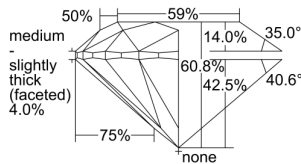

GIA®

FACSIMILE

GIA REPORT 7496979376

Verify this report at GIA.edu

GIA NATURAL DIAMOND DOSSIER®

July 22, 2024
GIA Report Number **7496979376**
Shape and Cutting Style ..... **Round Brilliant**
Measurements ..... **4.23 - 4.27 x 2.59 mm**

GRADING RESULTS

Carat Weight ..... **0.29 carat**
Color Grade ..... **F**
Clarity Grade **VVS1**
Cut Grade ..... **Excellent**

ADDITIONAL GRADING INFORMATION

Polish ..... **Excellent**
Symmetry ..... **Excellent**
Fluorescence ..... **None**
Clarity Characteristics..... **Pinpoint, Surface Graining**
Inscription(s): **GIA 7496979376**

PROPORTIONS

Profile to actual proportions

GRADING SCALES

GIA COLOR SCALE

COLORLESS	D
	E
	F
	G
	H
	I
	J
NEAR COLORLESS	K
	L
Faint	M
	N
	O
	P
Very Light	Q
	R
	S
	T
	U
	V
Light	W
	X
	Y
	Z

GIA CLARITY SCALE

FLAWLESS	VERY VERY SLIGHTLY INCLUDED	VVS₁	
			VVS₂
INTERNALLY FLAWLESS	VERY SLIGHTLY INCLUDED	VS₁	
		VS₂	
SLIGHTLY INCLUDED	SLIGHTLY INCLUDED	SI₁	
		SI₂	
INCLUDED	INCLUDED	I₁	
		I₂	
		I₃	

GIA CUT SCALE

EXCELLENT	VERY GOOD	GOOD	FAIR	POOR