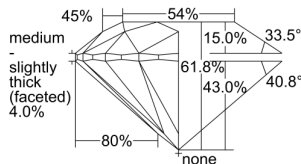

GIA®

FACSIMILE

GIA REPORT 7496984207

Verify this report at GIA.edu

GIA NATURAL DIAMOND DOSSIER®

July 25, 2024
GIA Report Number **7496984207**
Shape and Cutting Style ..... **Round Brilliant**
Measurements ..... **5.02 - 5.07 x 3.12 mm**

GRADING RESULTS

Carat Weight ..... **0.48 carat**
Color Grade ..... **H**
Clarity Grade **VVS2**
Cut Grade ..... **Excellent**

ADDITIONAL GRADING INFORMATION

Polish ..... **Excellent**
Symmetry ..... **Excellent**
Fluorescence ..... **Faint**
Clarity Characteristics..... **Cloud, Pinpoint, Indented Natural**
Inscription(s): **GIA 7496984207**

PROPORTIONS

Profile to actual proportions