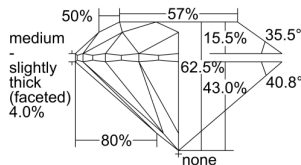

GIA®

FACSIMILE

GIA REPORT 7496984292

Verify this report at GIA.edu

GIA NATURAL DIAMOND DOSSIER®

July 22, 2024
GIA Report Number **7496984292**
Shape and Cutting Style ..... **Round Brilliant**
Measurements ..... **5.05 - 5.09 x 3.17 mm**

GRADING RESULTS

Carat Weight ..... **0.50 carat**
Color Grade ..... **F**
Clarity Grade **S11**
Cut Grade ..... **Excellent**

ADDITIONAL GRADING INFORMATION

Polish ..... **Excellent**
Symmetry ..... **Excellent**
Fluorescence ..... **None**
Clarity Characteristics..... **Feather, Crystal**
Inscription(s): **GIA 7496984292**

PROPORTIONS

Profile to actual proportions

GRADING SCALES

GIA COLOR SCALE	GIA CLARITY SCALE	GIA CUT SCALE	
D	FLAWLESS	EXCELLENT	
E	INTERNALLY FLAWLESS		
F		VVS₁	VERY GOOD
G	VVS₂		
H	VS₁	GOOD	
I	VS₂		
J	S1₁	FAIR	
K	S1₂		
L	I₁	POOR	
M	I₂		
N	I₃		
O			
P			
Q			
R			
S			
T			
U			
V			
W			
X			
Y			
Z