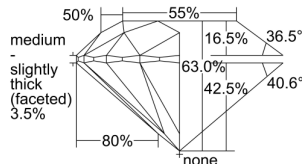

GIA®

FACSIMILE

GIA REPORT 7496985458

Verify this report at GIA.edu

GIA NATURAL DIAMOND DOSSIER®

July 23, 2024
GIA Report Number **7496985458**
Shape and Cutting Style ..... **Round Brilliant**
Measurements ..... **5.88 - 5.92 x 3.72 mm**

GRADING RESULTS

Carat Weight ..... **0.80 carat**
Color Grade ..... **J**
Clarity Grade **VS2**
Cut Grade ..... **Excellent**

ADDITIONAL GRADING INFORMATION

Polish ..... **Excellent**
Symmetry ..... **Excellent**
Fluorescence ..... **None**
Clarity Characteristics ..... **Crystal**
Inscription(s): **GIA 7496985458**

PROPORTIONS

Profile to actual proportions

GRADING SCALES

GIA COLOR SCALE

COLORLESS	D
	E
	F
	G
	H
	I
	J
NEAR COLORLESS	K
	L
Faint	M
	N
	O
	P
Very Light	Q
	R
	S
	T
	U
	V
Light	W
	X
	Y
	Z

GIA CLARITY SCALE

FLAWLESS	VERY VERY SLIGHTLY INCLUDED	VS₁	VS₂	VS₁	VS₂	SL₁	SL₂	I₁	I₂	I₃	
											INTERNALLY FLAWLESS

GIA CUT SCALE

EXCELLENT
VERY GOOD
GOOD
FAIR
POOR