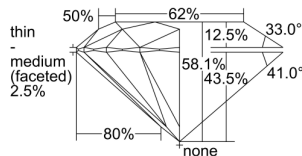

GIA®

FACSIMILE

GIA REPORT 7496988771

Verify this report at GIA.edu

GIA NATURAL DIAMOND DOSSIER®

July 22, 2024
GIA Report Number 7496988771
Shape and Cutting Style ..... Round Brilliant
Measurements ..... 4.39 - 4.42 x 2.56 mm

GRADING RESULTS

Carat Weight ..... 0.30 carat
Color Grade ..... E
Clarity Grade VS1
Cut Grade ..... Excellent

ADDITIONAL GRADING INFORMATION

Polish ..... Excellent
Symmetry ..... Very Good
Fluorescence ..... None
Clarity Characteristics..... Cloud, Crystal, Pinpoint
Inspection(s): GIA 7496988771

PROPORTIONS

Profile to actual proportions