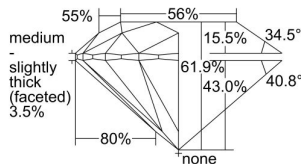

GIA®

FACSIMILE

GIA REPORT

7498013742

Verify this report at GIA.edu

GIA NATURAL DIAMOND DOSSIER®

April 05, 2024
GIA Report Number **7498013742**
Shape and Cutting Style ..... **Round Brilliant**
Measurements ..... **4.41 - 4.43 x 2.74 mm**

GRADING RESULTS

Carat Weight ..... **0.33 carat**
Color Grade ..... **D**
Clarity Grade **VS2**
Cut Grade ..... **Excellent**

ADDITIONAL GRADING INFORMATION

Polish ..... **Excellent**
Symmetry ..... **Excellent**
Fluorescence ..... **None**
Clarity Characteristics..... **Crystal, Cloud**
Inscription(s): GIA 7498013742

PROPORTIONS

Profile to actual proportions

GRADING SCALES

GIA COLOR SCALE	GIA CLARITY SCALE	GIA CUT SCALE
COLORESS	FLAWLESS	EXCELLENT
D	FLAWLESS	
E	FLAWLESS	VERY GOOD
F	FLAWLESS	
G	FLAWLESS	
H	FLAWLESS	
I	VVS₁	GOOD
J	VVS₂	
K	VS₁	FAIR
L	VS₂	
M	SI₁	
N	SI₂	POOR
O	I₁	
P	I₂	
Q	I₃	
R		
S		
T		
U		
V		
W		
X		
Y		
Z