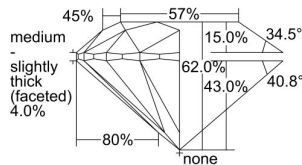

GIA®

FACSIMILE

GIA REPORT

7498028381

Verify this report at GIA.edu

GIA NATURAL DIAMOND DOSSIER®

April 08, 2024
GIA Report Number **7498028381**
Shape and Cutting Style ..... **Round Brilliant**
Measurements ..... **4.32 - 4.35 x 2.69 mm**

GRADING RESULTS

Carat Weight ..... **0.31 carat**
Color Grade ..... **H**
Clarity Grade **VVS1**
Cut Grade ..... **Excellent**

ADDITIONAL GRADING INFORMATION

Polish ..... **Excellent**
Symmetry ..... **Excellent**
Fluorescence ..... **Medium Blue**
Clarity Characteristics..... **Feather, Patch of Color**
Inscription(s): GIA 7498028381

PROPORTIONS

Profile to actual proportions

GRADING SCALES

GIA COLOR SCALE	GIA CLARITY SCALE	GIA CUT SCALE	
D	FLAWLESS	EXCELLENT	
E	INTERNALLY FLAWLESS		
F		VVS₁	VERY GOOD
G	VVS₂		
H	VS₁	GOOD	
I	VS₂		
J	SI₁	FAIR	
K	SI₂		
L	I₁	POOR	
M			
N			
O	I₂		
P			
Q			
R	I₃		
S			
T			
U			
V			
W			
X			
Y			
Z