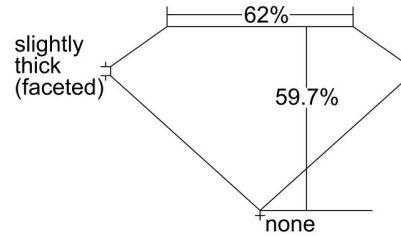

GIA NATURAL DIAMOND GRADING REPORT

April 15, 2024  
 GIA Report Number ..... 7498057145  
 Shape and Cutting Style ..... Pear Brilliant  
 Measurements ..... 10.54 x 6.35 x 3.79 mm

GRADING RESULTS

Carat Weight ..... 1.50 carat  
 Color Grade ..... L  
 Clarity Grade ..... Internally Flawless

Profile not to actual proportions

CLARITY CHARACTERISTICS

GRADING SCALES

GIA COLOR SCALE		GIA CLARITY SCALE	
COLOURLESS	D	VERY VERY SLIGHTLY INCLUDED	FLAWLESS
	E		INTERNALLY FLAWLESS
	F		VVS <sub>1</sub>
NEAR COLOURLESS	G	VERY SLIGHTLY INCLUDED	VVS <sub>2</sub>
	H		VS <sub>1</sub>
	I		VS <sub>2</sub>
FANT	J	SLIGHTLY INCLUDED	SI <sub>1</sub>
	K		SI <sub>2</sub>
	L		I <sub>1</sub>
VERY LIGHT	M	INCLUDED	I <sub>2</sub>
	N		I <sub>3</sub>
	O		
LIGHT	P		
	Q		
	R		
	S		
	T		
	U		
	V		
W			
X			
Y			
Z			