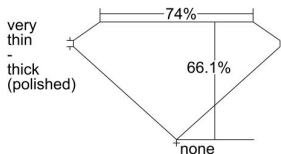

GIA®

FACSIMILE

GIA REPORT 7498062155

Verify this report at GIA.edu

GIA NATURAL DIAMOND DOSSIER®

April 12, 2024
GIA Report Number **7498062155**
Shape and Cutting Style ..... **Square Modified Brilliant**
Measurements ..... **3.81 x 3.78 x 2.50 mm**

GRADING RESULTS

Carat Weight ..... **0.30 carat**
Color Grade ..... **D**
Clarity Grade **S11**

ADDITIONAL GRADING INFORMATION

Polish ..... **Very Good**
Symmetry ..... **Good**
Fluorescence ..... **None**
Clarity Characteristics ..... **Cloud**
Inscription(s): GIA 7498062155

PROPORTIONS

Profile not to actual proportions

GRADING SCALES

GIA COLOR SCALE		GIA CLARITY SCALE			
COLORLESS	D	VERY VERY SLIGHTLY INCLUDED	FLAWLESS		
	E		INTERNALLY FLAWLESS		
	F	VERY SLIGHTLY INCLUDED	VVS₁		
	G		VVS₂		
	H		VS₁		
	NEAR COLORLESS	I	SLIGHTLY INCLUDED	VS₂	
		J		S1₁	
		FAINT	K	INCLUDED	S1₂
			L		I₁
			M		I₂
VERT LIGHT	N	LIGHT	I₃		
	O				
	P				
	Q				
	R				
	S				
LIGHT	T				
	U				
	V				
	W				
	X				
	Y				
	Z