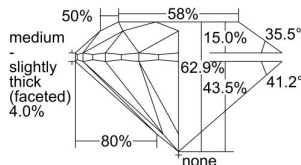

GIA®

FACSIMILE

GIA REPORT 7498075725

Verify this report at GIA.edu

GIA NATURAL DIAMOND DOSSIER®

April 15, 2024
GIA Report Number **7498075725**
Shape and Cutting Style ..... **Round Brilliant**
Measurements ..... **5.76 - 5.80 x 3.64 mm**

GRADING RESULTS

Carat Weight ..... **0.76 carat**
Color Grade ..... **G**
Clarity Grade **VS2**
Cut Grade ..... **Excellent**

ADDITIONAL GRADING INFORMATION

Polish ..... **Excellent**
Symmetry ..... **Excellent**
Fluorescence ..... **None**
Clarity Characteristics ..... **Crystal**
Inscription(s): **GIA 7498075725**

PROPORTIONS

Profile to actual proportions

GRADING SCALES

GIA COLOR SCALE	GIA CLARITY SCALE	GIA CUT SCALE	
D	FLAWLESS	EXCELLENT	
E	INTERNALLY FLAWLESS		
F		VVS₁	VERY GOOD
G	VVS₂		
H	VS₁	GOOD	
I	VS₂		
J	SI₁	FAIR	
K	SI₂		
L	I₁	POOR	
M	I₂		
N	I₃		
O			
P			
Q			
R			
S			
T			
U			
V			
W			
X			
Y			
Z