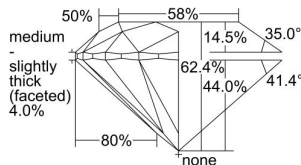

GIA®

FACSIMILE

GIA REPORT 7498112253

Verify this report at GIA.edu

GIA NATURAL DIAMOND DOSSIER®

April 17, 2024
GIA Report Number 7498112253
Shape and Cutting Style ..... Round Brilliant
Measurements ..... 5.07 - 5.10 x 3.17 mm

GRADING RESULTS

Carat Weight ..... 0.50 carat
Color Grade I
Clarity Grade S11
Cut Grade ..... Excellent

ADDITIONAL GRADING INFORMATION

Polish ..... Excellent
Symmetry ..... Excellent
Fluorescence ..... None
Clarity Characteristics ..... Crystal
Inscription(s): GIA 7498112253

PROPORTIONS

Profile to actual proportions

GRADING SCALES

GIA COLOR SCALE	GIA CLARITY SCALE	GIA CUT SCALE	
D	FLAWLESS	EXCELLENT	
E	INTERNALLY FLAWLESS		
F		VVS₁	VERY GOOD
G	VVS₂		
H	VS₁	GOOD	
I	VS₂		
J	S1₁	FAIR	
K	S1₂		
L	I₁	POOR	
M	I₂		
N	I₃		
O			
P			
Q			
R			
S			
T			
U			
V			
W			
X			
Y			
Z