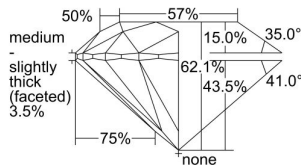

GIA®

FACSIMILE

GIA REPORT

7498123527

Verify this report at GIA.edu

GIA NATURAL DIAMOND DOSSIER®

April 18, 2024
GIA Report Number **7498123527**
Shape and Cutting Style ..... **Round Brilliant**
Measurements ..... **5.08 - 5.10 x 3.16 mm**

GRADING RESULTS

Carat Weight ..... **0.50 carat**
Color Grade ..... **H**
Clarity Grade **VVS1**
Cut Grade ..... **Excellent**

ADDITIONAL GRADING INFORMATION

Polish ..... **Excellent**
Symmetry ..... **Excellent**
Fluorescence ..... **None**
Clarity Characteristics..... **Pinpoint, Cloud, Feather**
Inscription(s): **GIA 7498123527**

PROPORTIONS

Profile to actual proportions

GRADING SCALES

GIA COLOR SCALE	GIA CLARITY SCALE	GIA CUT SCALE	
D	FLAWLESS	EXCELLENT	
E	INTERNALLY FLAWLESS		
F		VVS₁	VERY GOOD
G	VVS₂		
H	VS₁	GOOD	
I	VS₂		
J	SI₁	FAIR	
K	SI₂		
L	I₁	POOR	
M			
N			
O	I₂		
P			
Q			
R	I₃		
S			
T			
U			
V			
W			
X			
Y			
Z