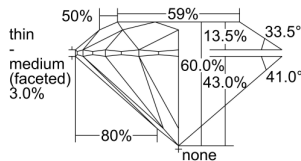

GIA®

FACSIMILE

GIA REPORT 7498128933

Verify this report at gia.edu

GIA NATURAL DIAMOND DOSSIER®

April 29, 2024
GIA Report Number 7498128933
Shape and Cutting Style ..... Round Brilliant
Measurements ..... 4.96 - 4.98 x 2.98 mm

GRADING RESULTS

Carat Weight ..... 0.44 carat
Color Grade ..... F
Clarity Grade VVS1
Cut Grade ..... Excellent

ADDITIONAL GRADING INFORMATION

Polish ..... Excellent
Symmetry ..... Excellent
Fluorescence ..... Faint
Clarity Characteristics..... Pinpoint, Cloud, Indented Natural
Inscription(s): GIA 7498128933

PROPORTIONS

Profile to actual proportions

GRADING SCALES

GIA COLOR SCALE	GIA CLARITY SCALE	GIA CUT SCALE	
D	FLAWLESS	EXCELLENT	
E	INTERNALLY FLAWLESS		
F		VVS₁	VERY GOOD
G	VVS₂		
H	VS₁	GOOD	
I	VS₂		
J	SI₁	FAIR	
K	SI₂		
L	I₁	POOR	
M	I₂		
N	I₃		
O			
P			
Q			
R			
S			
T			
U			
V			
W			
X			
Y			
Z