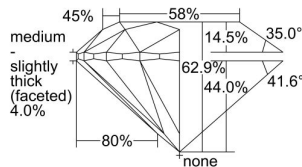

GIA®

FACSIMILE

GIA REPORT

7498139121

Verify this report at GIA.edu

GIA NATURAL DIAMOND DOSSIER®

April 22, 2024
GIA Report Number **7498139121**
Shape and Cutting Style ..... **Round Brilliant**
Measurements ..... **5.20 - 5.23 x 3.28 mm**

GRADING RESULTS

Carat Weight ..... **0.55 carat**
Color Grade ..... **D**
Clarity Grade **VS1**
Cut Grade ..... **Excellent**

ADDITIONAL GRADING INFORMATION

Polish ..... **Excellent**
Symmetry ..... **Excellent**
Fluorescence ..... **None**
Clarity Characteristics ..... **Crystal**
Inscription(s): **GIA 7498139121**

PROPORTIONS

Profile to actual proportions

GRADING SCALES

GIA COLOR SCALE

COLORESS	D
	E
	F
	G
	H
	I
	J
NEAR COLORESS	K
	L
Faint	M
	N
	O
	P
	Q
Very Light	R
	S
	T
	U
	V
	W
	X
	Y
Light	Z

GIA CLARITY SCALE

FLAWLESS	VERY VERY SLIGHTLY INCLUDED	VVS₁	VERY SLIGHTLY INCLUDED	SI₁	SLIGHTLY INCLUDED	I₁	
							FLAWLESS
INTERNALLY FLAWLESS	VERY SLIGHTLY INCLUDED	VVS₂	VERY SLIGHTLY INCLUDED	SI₂	SLIGHTLY INCLUDED	I₂	
		VS₁				I₃	
		VS₂					

GIA CUT SCALE

EXCELLENT
VERY GOOD
GOOD
FAIR
POOR