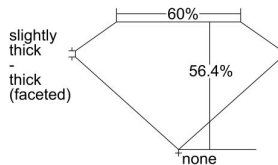

GIA®

FACSIMILE

GIA REPORT

7498141522

Verify this report at GIA.edu

GIA NATURAL DIAMOND DOSSIER®

April 19, 2024
GIA Report Number **7498141522**
Shape and Cutting Style ..... **Heart Brilliant**
Measurements ..... **3.98 x 4.73 x 2.67 mm**

GRADING RESULTS

Carat Weight ..... **0.30 carat**
Color Grade ..... **E**
Clarity Grade **S12**

ADDITIONAL GRADING INFORMATION

Polish ..... **Excellent**
Symmetry ..... **Very Good**
Fluorescence ..... **None**
Clarity Characteristics ..... **Feather**
Inscription(s): GIA 7498141522

PROPORTIONS

Profile not to actual proportions

GRADING SCALES

GIA COLOR SCALE		GIA CLARITY SCALE			
COLORLESS	D	VERY VERY SLIGHTLY INCLUDED	FLAWLESS		
	E		INTERNALLY FLAWLESS		
	F		VVS₁		
	NEAR COLORLESS	G	VERY SLIGHTLY INCLUDED	VVS₂	
		H		VS₁	
		FANT	I	SLIGHTLY INCLUDED	VS₂
			J		S1₁
	LIGHT	K	INCLUDED	S1₂	
		L		I₁	
		M	I₂	I₂	
N		I₃		I₃	
O					
P					
Q					
R					
S					
T					
U					
V					
W					
X					
Y					
Z