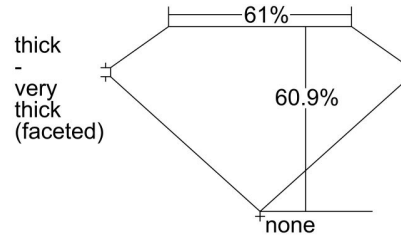

GIA NATURAL DIAMOND GRADING REPORT

April 25, 2024
 GIA Report Number 7498183511
 Shape and Cutting Style Pear Brilliant
 Measurements 13.09 x 7.88 x 4.80 mm

GRADING RESULTS

Carat Weight 3.01 carat
 Color Grade L
 Clarity Grade SI2

ADDITIONAL GRADING INFORMATION

Polish Excellent
 Symmetry Very Good
 Fluorescence Medium Blue
 Inscription(s): GIA 7498183511

Comments: Additional clouds, pinpoints and surface graining are not shown.

PROPORTIONS

Profile not to actual proportions

CLARITY CHARACTERISTICS

KEY TO SYMBOLS*

-  Cloud
-  Feather
-  Twinning Wisp
-  Crystal
-  Needle
-  Indented Natural

* Red symbols denote internal characteristics (inclusions). Green or black symbols denote external characteristics (blemishes). Diagram is an approximate representation of the diamond, and symbols shown indicate type, position, and approximate size of clarity characteristics. All clarity characteristics may not be shown. Details of finish are not shown.