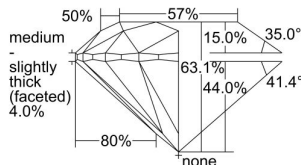

GIA®

FACSIMILE

GIA REPORT 7498185915

Verify this report at GIA.edu

GIA NATURAL DIAMOND DOSSIER®

April 26, 2024
GIA Report Number **7498185915**
Shape and Cutting Style ..... **Round Brilliant**
Measurements ..... **5.77 - 5.79 x 3.64 mm**

GRADING RESULTS

Carat Weight ..... **0.75 carat**
Color Grade ..... **K**
Clarity Grade **VS1**
Cut Grade ..... **Excellent**

ADDITIONAL GRADING INFORMATION

Polish ..... **Excellent**
Symmetry ..... **Excellent**
Fluorescence ..... **None**
Clarity Characteristics..... **Feather, Cloud, Needle, Pinpoint**
Inscription(s): **GIA 7498185915**

PROPORTIONS

Profile to actual proportions

GRADING SCALES

GIA COLOR SCALE	GIA CLARITY SCALE	GIA CUT SCALE	
D	FLAWLESS	EXCELLENT	
E	INTERNALLY FLAWLESS		
F		VVS₁	VERY GOOD
G	VVS₂		
H	VS₁	GOOD	
I	VS₂		
J	SI₁	FAIR	
K	SI₂		
L	I₁	POOR	
M	I₂		
N	I₃		
O			
P			
Q			
R			
S			
T			
U			
V			
W			
X			
Y			
Z