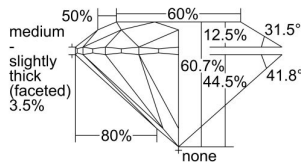

GIA®

FACSIMILE

GIA REPORT

7498195866

Verify this report at GIA.edu

GIA NATURAL DIAMOND DOSSIER®

April 25, 2024
GIA Report Number **7498195866**
Shape and Cutting Style ..... **Round Brilliant**
Measurements ..... **4.44 - 4.47 x 2.70 mm**

GRADING RESULTS

Carat Weight ..... **0.32 carat**
Color Grade ..... **E**
Clarity Grade **VS1**
Cut Grade ..... **Excellent**

ADDITIONAL GRADING INFORMATION

Polish ..... **Excellent**
Symmetry ..... **Excellent**
Fluorescence ..... **None**
Clarity Characteristics..... **Crystal, Cloud, Needle, Pinpoint**
Inscription(s): **GIA 7498195866**

PROPORTIONS

Profile to actual proportions

GRADING SCALES

GIA COLOR SCALE		GIA CLARITY SCALE		GIA CUT SCALE		
COLORLESS	D	VERY VERY SLIGHTLY INCLUDED	FLAWLESS	EXCELLENT		
	E		INTERNALLY FLAWLESS			
	F		VVS₁			
	G		VVS₂			
	NEAR COLORLESS	H	VERY SLIGHTLY INCLUDED	VS₁	VERY GOOD	
		I		VS₂		
		FAINT	J	SLIGHTLY INCLUDED	SI₁	FAIR
			K		SI₂	
	L		I₁			
	VERY LIGHT		M	INCLUDED	I₂	POOR
N			I₃			
O						
P						
LIGHT	Q					
	R					
	S					
	T					
	U					
	V					
	W					
	X					
	Y					
	Z