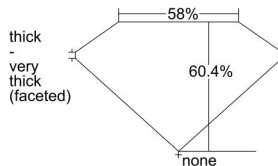

GIA®

FACSIMILE

GIA REPORT

7498217660

Verify this report at gia.edu

GIA NATURAL DIAMOND DOSSIER®

April 30, 2024
GIA Report Number 7498217660
Shape and Cutting Style ..... Heart Brilliant
Measurements ..... 5.29 x 6.22 x 3.76 mm

GRADING RESULTS

Carat Weight ..... 0.75 carat
Color Grade ..... K
Clarity Grade VS2

ADDITIONAL GRADING INFORMATION

Polish ..... Excellent
Symmetry ..... Excellent
Fluorescence ..... Faint
Clarity Characteristics ..... Cloud, Crystal
Inscription(s): GIA 7498217660

PROPORTIONS

Profile not to actual proportions

GRADING SCALES

GIA COLOR SCALE		GIA CLARITY SCALE			
COLORLESS	D	VERY VERY SLIGHTLY INCLUDED	FLAWLESS		
	E		INTERNALLY FLAWLESS		
	F	VERY SLIGHTLY INCLUDED	VVS₁		
	G		VVS₂		
	H		VS₁		
	NEAR COLORLESS	I	SLIGHTLY INCLUDED	VS₂	
		J		SI₁	
		FAINT	K	INCLUDED	SI₂
			L		I₁
			M		I₂
VERT LIGHT	N	LIGHT	I₃		
	O				
	P				
	Q				
	R				
	S