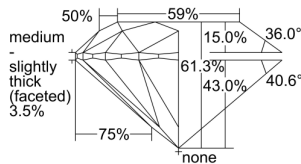

GIA®

FACSIMILE

GIA REPORT 7498227788

Verify this report at GIA.edu

GIA NATURAL DIAMOND DOSSIER®

April 30, 2024
GIA Report Number **7498227788**
Shape and Cutting Style ..... **Round Brilliant**
Measurements ..... **5.91 - 5.95 x 3.64 mm**

GRADING RESULTS

Carat Weight ..... **0.80 carat**
Color Grade ..... **H**
Clarity Grade **VVS2**
Cut Grade ..... **Excellent**

ADDITIONAL GRADING INFORMATION

Polish ..... **Excellent**
Symmetry ..... **Excellent**
Fluorescence ..... **Strong Blue**
Clarity Characteristics ..... **Pinpoint**
Inscription(s): **GIA 7498227788**

PROPORTIONS

Profile to actual proportions

GRADING SCALES

GIA COLOR SCALE	GIA CLARITY SCALE	GIA CUT SCALE	
D	FLAWLESS	EXCELLENT	
E	INTERNALLY FLAWLESS		
F		VVS₁	VERY GOOD
G	VVS₂		
H	VS₁	GOOD	
I	VS₂		
J	SI₁	FAIR	
K	SI₂		
L	I₁	POOR	
M	I₂		
N	I₃		
O			
P			
Q			
R			
S			
T			
U			
V			
W			
X			
Y			
Z