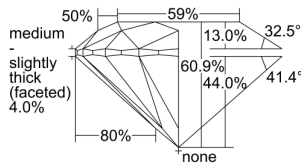

GIA®

FACSIMILE

GIA REPORT 7498237032

Verify this report at GIA.edu

GIA NATURAL DIAMOND DOSSIER®

May 02, 2024
GIA Report Number **7498237032**
Shape and Cutting Style ..... **Round Brilliant**
Measurements ..... **4.33 - 4.36 x 2.65 mm**

GRADING RESULTS

Carat Weight ..... **0.30 carat**
Color Grade ..... **L**
Clarity Grade **S11**
Cut Grade ..... **Excellent**

ADDITIONAL GRADING INFORMATION

Polish ..... **Excellent**
Symmetry ..... **Excellent**
Fluorescence ..... **None**
Clarity Characteristics ..... **Cloud**
Inscription(s): **GIA 7498237032**

PROPORTIONS

Profile to actual proportions

GRADING SCALES

GIA COLOR SCALE	GIA CLARITY SCALE	GIA CUT SCALE	
D	FLAWLESS	EXCELLENT	
E	INTERNALLY FLAWLESS		
F		VVS₁	VERY GOOD
G	VVS₂		
H	VS₁	GOOD	
I	VS₂		
J	S1₁	FAIR	
K	S1₂		
L	I₁	POOR	
M	I₂		
N	I₃		
O			
P			
Q			
R			
S			
T			
U			
V			
W			
X			
Y			
Z