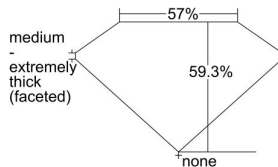

GIA®

FACSIMILE

GIA REPORT 7498239788

Verify this report at GIA.edu

GIA NATURAL DIAMOND DOSSIER®

April 30, 2024
GIA Report Number **7498239788**
Shape and Cutting Style ..... **Heart Brilliant**
Measurements ..... **5.00 x 5.89 x 3.50 mm**

GRADING RESULTS

Carat Weight ..... **0.61 carat**
Color Grade ..... **H**
Clarity Grade **VVS2**

ADDITIONAL GRADING INFORMATION

Polish ..... **Excellent**
Symmetry ..... **Very Good**
Fluorescence ..... **Faint**
Clarity Characteristics..... **Needle, Pinpoint**
Inscription(s): **GIA 7498239788**

PROPORTIONS

Profile not to actual proportions

GRADING SCALES

GIA COLOR SCALE		GIA CLARITY SCALE			
COLORLESS	D	VERY VERY SLIGHTLY INCLUDED	FLAWLESS		
	E		INTERNALLY FLAWLESS		
	F	VERY SLIGHTLY INCLUDED	VVS₁		
	G		VVS₂		
	H		VS₁		
	NEAR COLORLESS	I	SLIGHTLY INCLUDED	VS₂	
		J		SI₁	
		FAINT	K	INCLUDED	SI₂
			L		I₁
			M		I₂
VERT LIGHT			N	INCLUDED	I₃
			O		
			P		
	Q				
LIGHT	R				
	S				
	T				
	U				
	V				
	Z