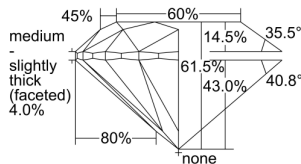

GIA®

FACSIMILE

GIA REPORT

7498248057

Verify this report at GIA.edu

GIA NATURAL DIAMOND DOSSIER®

May 06, 2024
GIA Report Number 7498248057
Shape and Cutting Style ..... Round Brilliant
Measurements ..... 5.91 - 5.94 x 3.64 mm

GRADING RESULTS

Carat Weight ..... 0.80 carat
Color Grade I
Clarity Grade VS2
Cut Grade ..... Excellent

ADDITIONAL GRADING INFORMATION

Polish ..... Excellent
Symmetry ..... Excellent
Fluorescence ..... None
Clarity Characteristics..... Crystal, Cloud, Knot
Inscription(s): GIA 7498248057

PROPORTIONS

Profile to actual proportions

GRADING SCALES

GIA COLOR SCALE	GIA CLARITY SCALE	GIA CUT SCALE	
D	FLAWLESS	EXCELLENT	
E	INTERNALLY FLAWLESS		
F		VVS₁	VERY GOOD
G	VVS₂		
H	VS₁	GOOD	
I	VS₂		
J	SI₁	FAIR	
K	SI₂		
L	I₁	POOR	
M	I₂		
N	I₃		
O			
P			
Q			
R			
S			
T			
U			
V			
W			
X			
Y			
Z