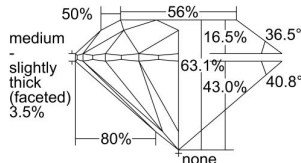

GIA®

FACSIMILE

GIA REPORT 7498257322

Verify this report at GIA.edu

GIA NATURAL DIAMOND DOSSIER®

May 03, 2024
GIA Report Number **7498257322**
Shape and Cutting Style ..... **Round Brilliant**
Measurements ..... **6.16 - 6.21 x 3.90 mm**

GRADING RESULTS

Carat Weight ..... **0.92 carat**
Color Grade ..... **L**
Clarity Grade **VS1**
Cut Grade ..... **Excellent**

ADDITIONAL GRADING INFORMATION

Polish ..... **Excellent**
Symmetry ..... **Excellent**
Fluorescence ..... **None**
Clarity Characteristics..... **Cloud, Needle, Pinpoint**
Inscription(s): **GIA 7498257322**

PROPORTIONS

Profile to actual proportions