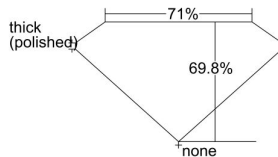

GIA®

FACSIMILE

GIA REPORT

7498259816

Verify this report at GIA.edu

GIA NATURAL DIAMOND DOSSIER®

May 10, 2024
GIA Report Number **7498259816**
Shape and Cutting Style ..... **Cut-Cornered Rectangular Modified Brilliant**
Measurements ..... **4.96 x 3.73 x 2.60 mm**

GRADING RESULTS

Carat Weight ..... **0.45 carat**
Color Grade ..... **I**
Clarity Grade **VS1**

ADDITIONAL GRADING INFORMATION

Polish ..... **Excellent**
Symmetry ..... **Very Good**
Fluorescence ..... **Medium Blue**
Clarity Characteristics.....**Crystal, Feather, Cloud, Pinpoint**
Inscription(s): **GIA 7498259816**

PROPORTIONS

Profile not to actual proportions

GRADING SCALES

GIA COLOR SCALE		GIA CLARITY SCALE			
COLORLESS	D	VERY VERY SLIGHTLY INCLUDED	FLAWLESS		
	E		INTERNALLY FLAWLESS		
	F	VERY SLIGHTLY INCLUDED	VVS₁		
	G		VVS₂		
	H		VS₁		
	NEAR COLORLESS	I	SLIGHTLY INCLUDED	VS₂	
		J		SI₁	
		FAINT	K	INCLUDED	SI₂
			L		I₁
			M		I₂
VERT LIGHT	N	LIGHT	I₃		
	O				
	P				
	Q				
	R				
	S				
	T